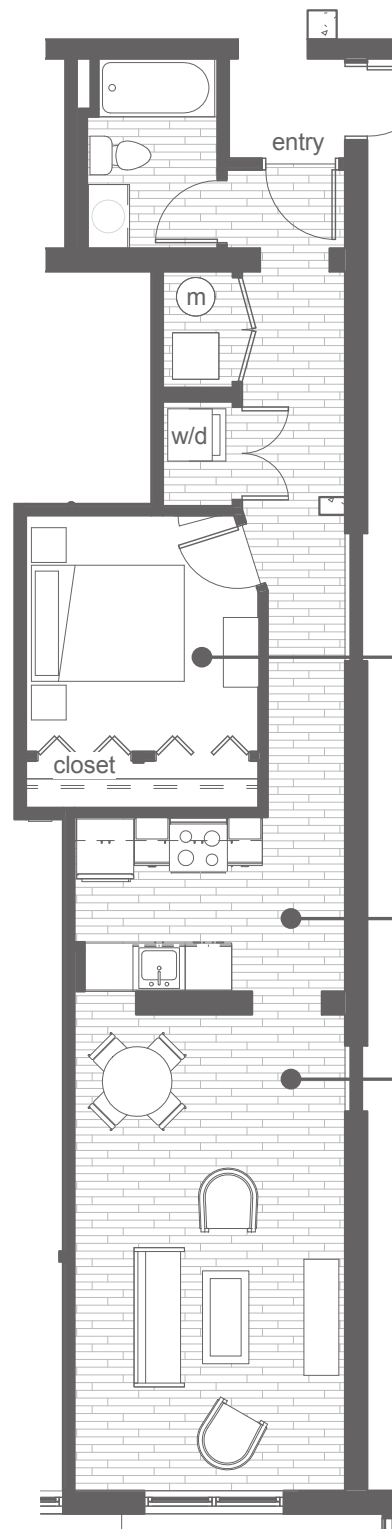

1015 N. 14TH ST

THEROCHESTEROMAHA.COM

402.345.0994

INFO@THEROCHESTEROMAHA.COM

@THEROCHESTEROMAHA

Bedroom
10 x 10-2

Kitchen
11-7 x 7-6

Living / Dining
11-7 x 20-6

747 SF 1BD / 1BA

WEST VIEW

APTS: 124 224

THE CALLIGRAPHER